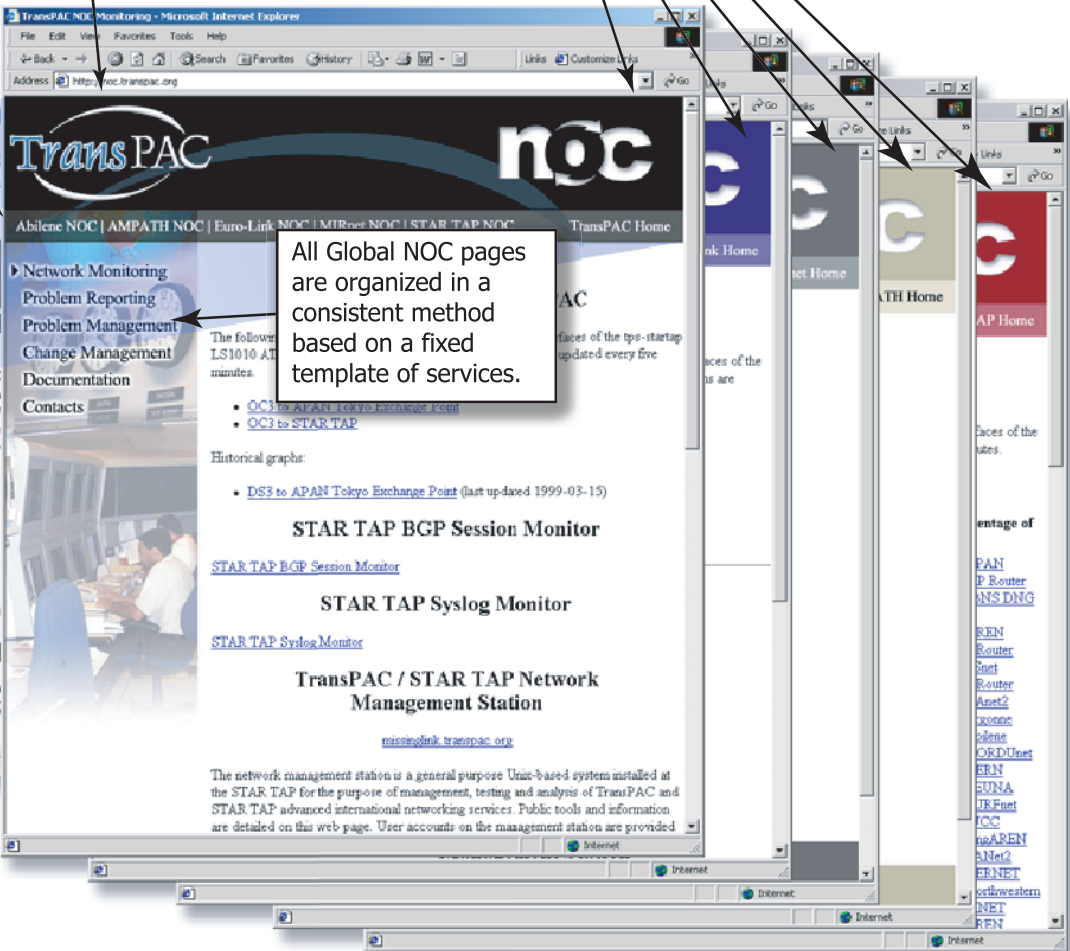

GlobalNOC

Web page features

Links to the parent organization are provided by clicking on the logo at the top of each page.

All pages have a consistent look and feel, yet are distinctively different from one another.

Links to all other NOCs within the Global NOC are provided at the top of each page.

All Global NOC pages are organized in a consistent method based on a fixed template of services.

GlobalNOC Links

<http://globalnoc.iu.edu>